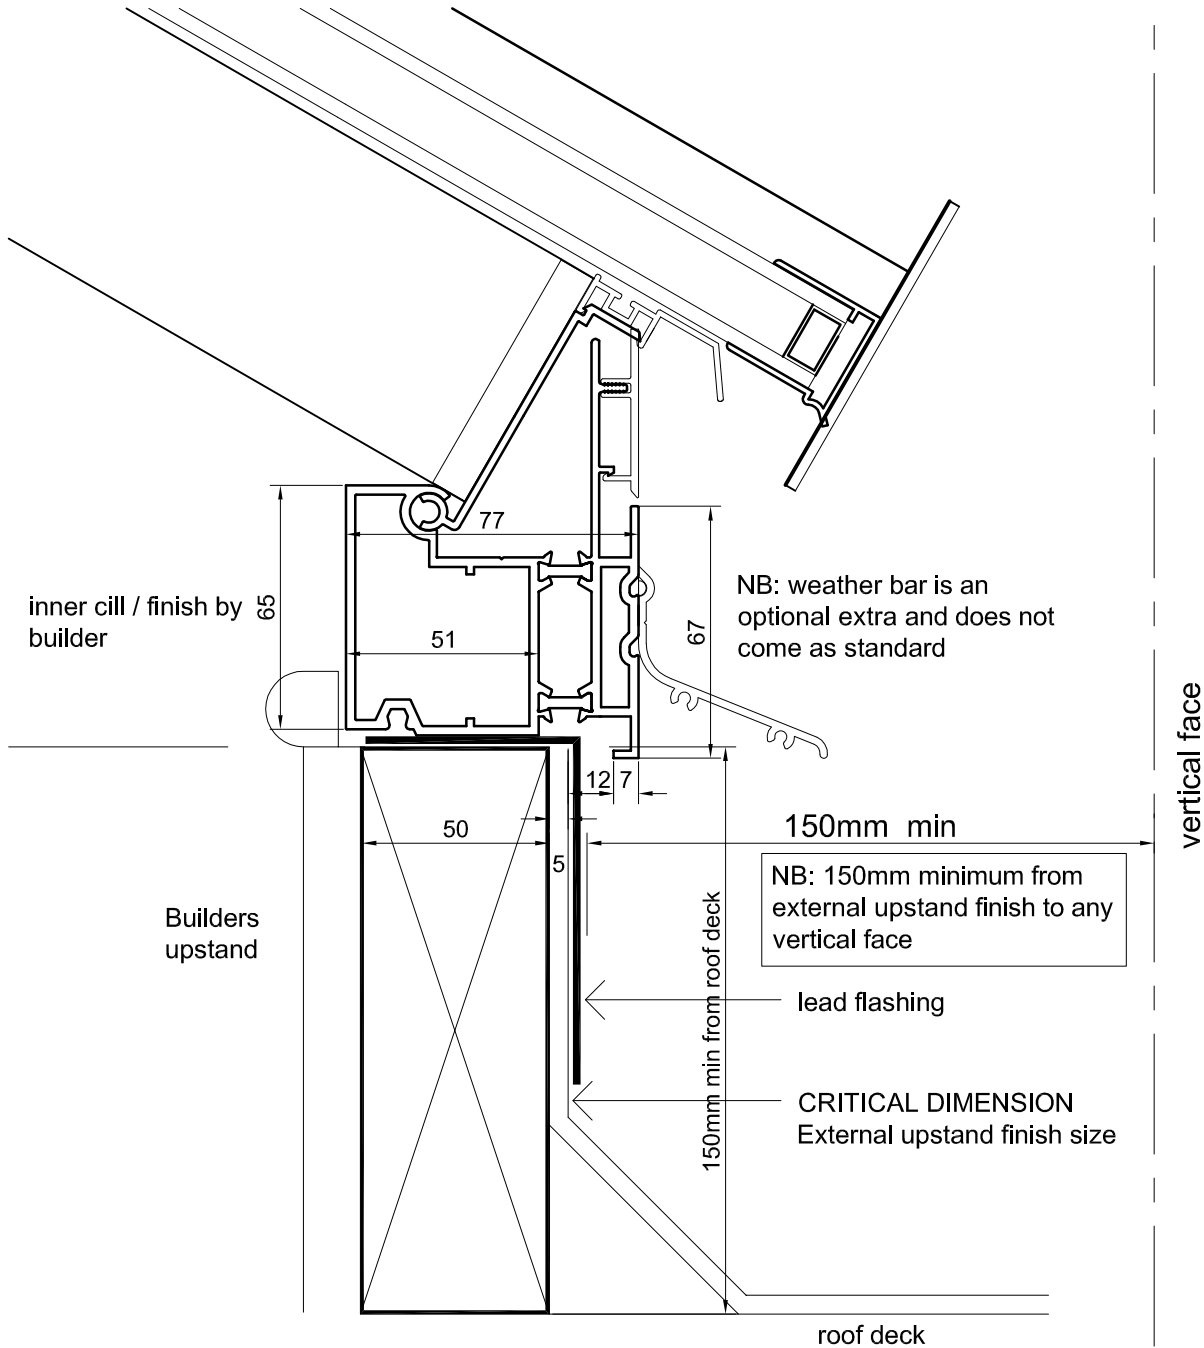

LIGHTHOUSE

Aluminium Roof Lanterns

www.aluminiumrooflanterns.com

01797 229 639

Typical Cill / Upstand Detail (1:2)

NB: external (outbound) cill detail can be varied

Date 25/03/2014 Scale 1:2@A4	Client ...	Address ...	DWG Ref : typical cill detail
---------------------------------------	---------------	----------------	----------------------------------